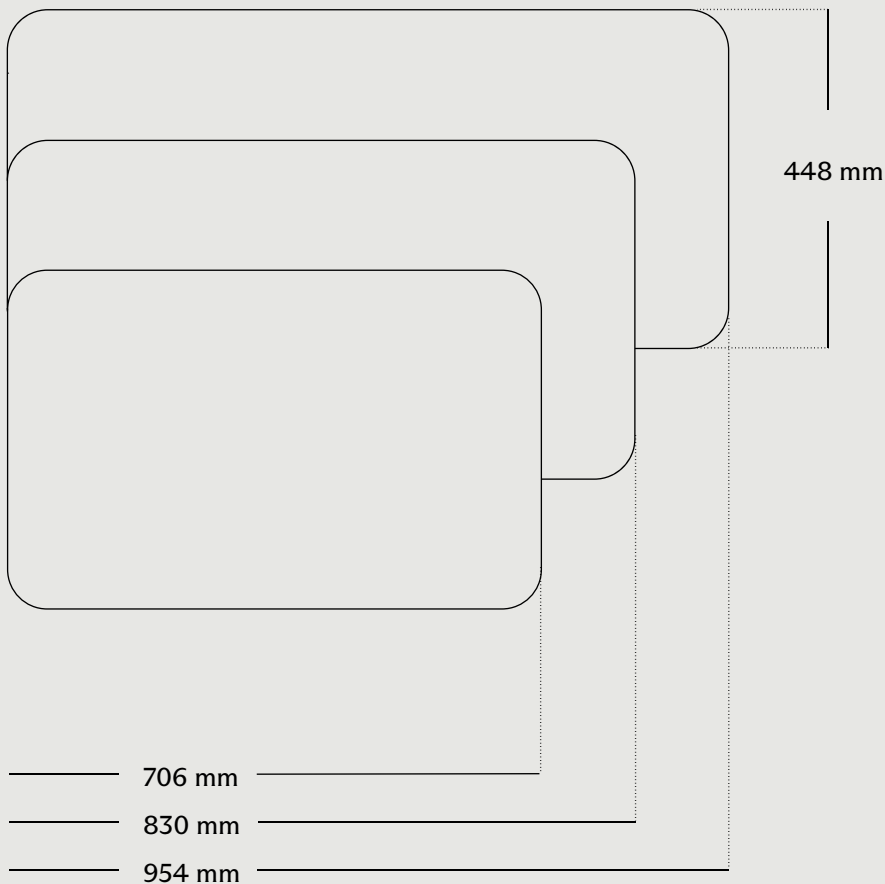

– Halvor Bakke

ABOUT THE BEHA RAW SERIES

FACTS AND FEATURES

- Paintable front panel
- 3 variants
- Floor display
- Generation 2, Wi-Fi connection via Bluetooth®

BEHA RAW	HR 8 WI-FI GEN 2	HR 10 WI-FI GEN 2	HR 12 WI-FI GEN 2
Watt	800W	1000W	1250W
Height (mm)	448	448	448
Length (mm)	706	830	954
Color, untreated	Natural	Natural	Natural
Paintable, detachable front	✓	✓	✓
Item no.	810660	810661	810662
Nobb no.	60163559	60163560	60163561
El.no.	54 008 65	54 008 66	54 008 67
Nemko	✓	✓	✓
Ecodesign 2015/1188	✓	✓	✓
IP classification: IP20	✓	✓	✓
Current 220 – 240 V	✓	✓	✓
Weight (kg)	7,5	8,6	9,8
Surface temp.	55°C	55°C	55°C
Features			
Wi-Fi via Bluetooth®	✓	✓	✓
Remote control via Wi-Fi	✓	✓	✓
Can be used manually	✓	✓	✓
Open-window detection	✓	✓	✓
Child safety (CHD)	✓	✓	✓
Electronic thermostat	✓	✓	✓
Floor display	✓	✓	✓
Day/Night setback program	✓	✓	✓

CHOOSE THE RIGHT HEATER

HR 12 GEN 2, 1250 watt
8 - 12 m²

HR 10 GEN 2, 1000 watt
6 - 10 m²

HR 8 GEN 2, 800 watt
5 - 8 m²

To follow Beha on Instagram, scan the QR code. Share your photo with #mybeha and maybe its featured.